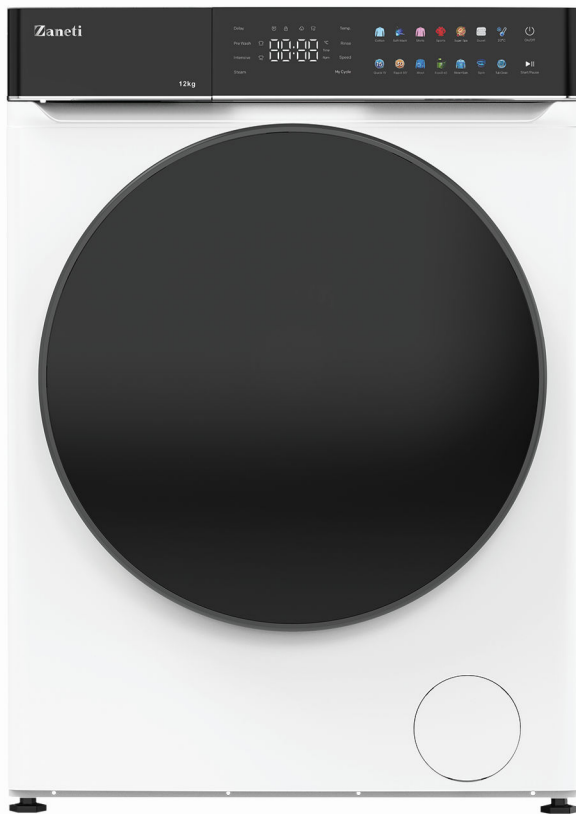

WASHING MACHINE

WASHING MACHINE

ZSBWMF-12FD14T6AWS
ZSBWMF-12FD14T6ASS
ZSBWMF-12FD14T6AGS

White

Silver

Gray